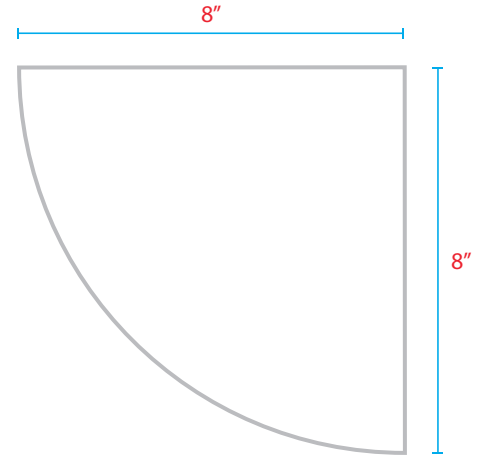

Corner Shelf
(SD04-xxxxy)