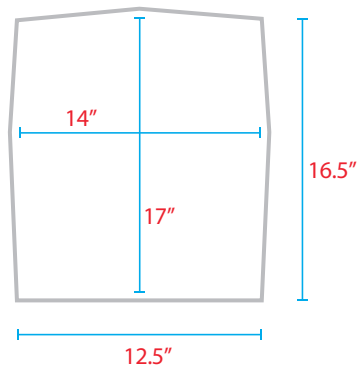

Family Style Soap Dish
(Cut out dimensions)