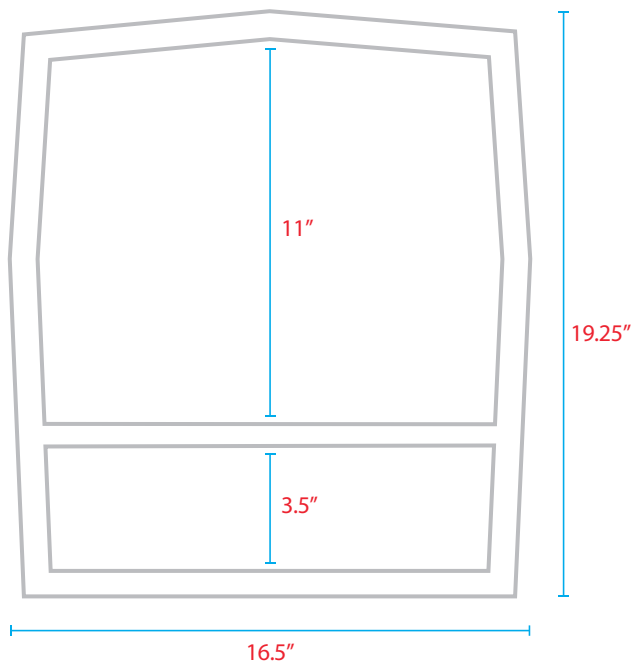

Family Style Soap Dish
(SD08-xxxx)