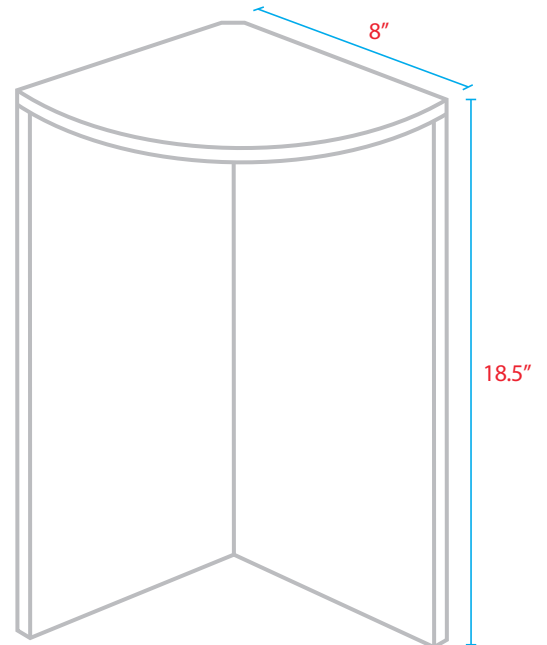

Foot Caddy
(SD07-xxxxy)