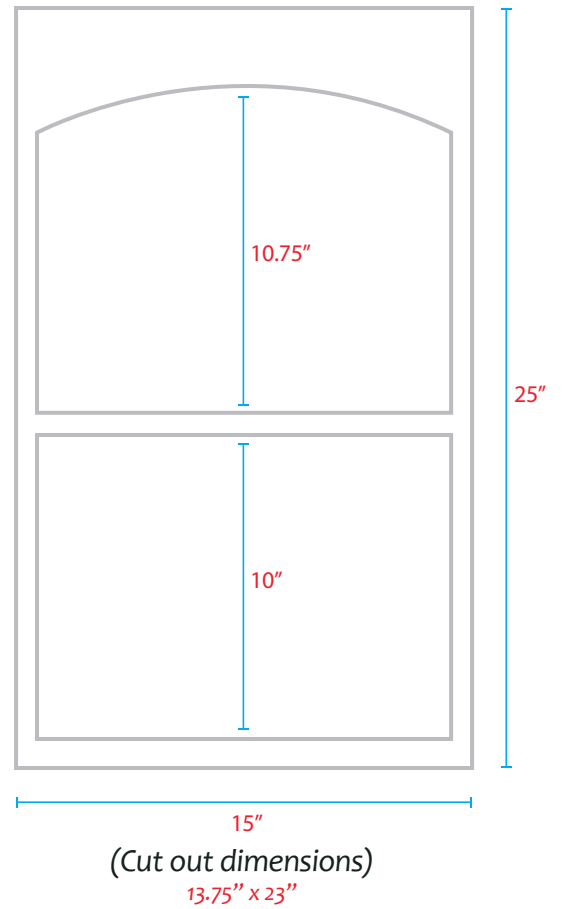

(Cut out dimensions)
14.25" x 22"

Large Arched Soap Dish
(SD09-xxxx)