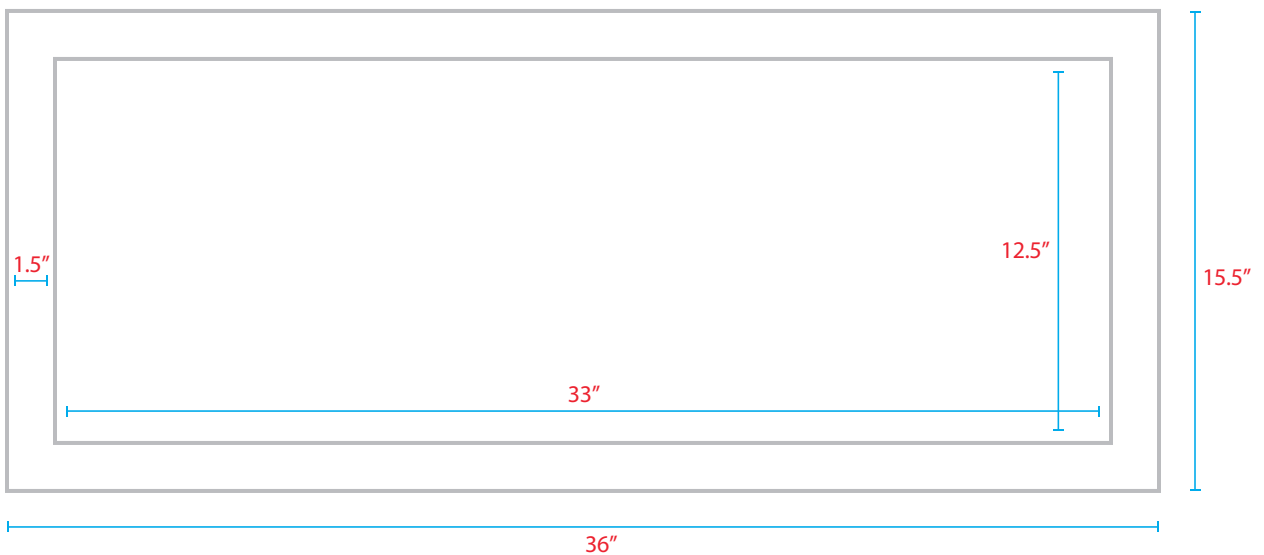

## *Custom Style Soap & Shampoo Holders*

**The Toni**  
(SD13-xxxxy)

The Toni and The Laurel require appropriate framing within 2" x 4" wall

(Cut out dimensions)  
22.75" x 14.25"

**The Laurel**  
(SD16-xxxxy)

(Cut out dimensions)  
34.75" x 14.25"

## Custom Style Soap & Shampoo Holders

**The Birch**  
(SD14-xxxxy)

(Cut out dimensions)  
14.25" x 27.5"

**The Elm**  
(SD15-xxxxy)

(Cut out dimensions)  
14.25" x 22"

**The Robin**  
(SD11-xxxxy)

(Cut out dimensions)  
14.25" x 15.75"

## *Custom Style Soap & Shampoo Holders*

**The Oak**  
(SD10-xxxx)

**The Maple**  
(SD12-xxxx)

(Cut out dimensions)  
8.25" x 27.25"

(Cut out dimensions)  
14.25" x 27.25"