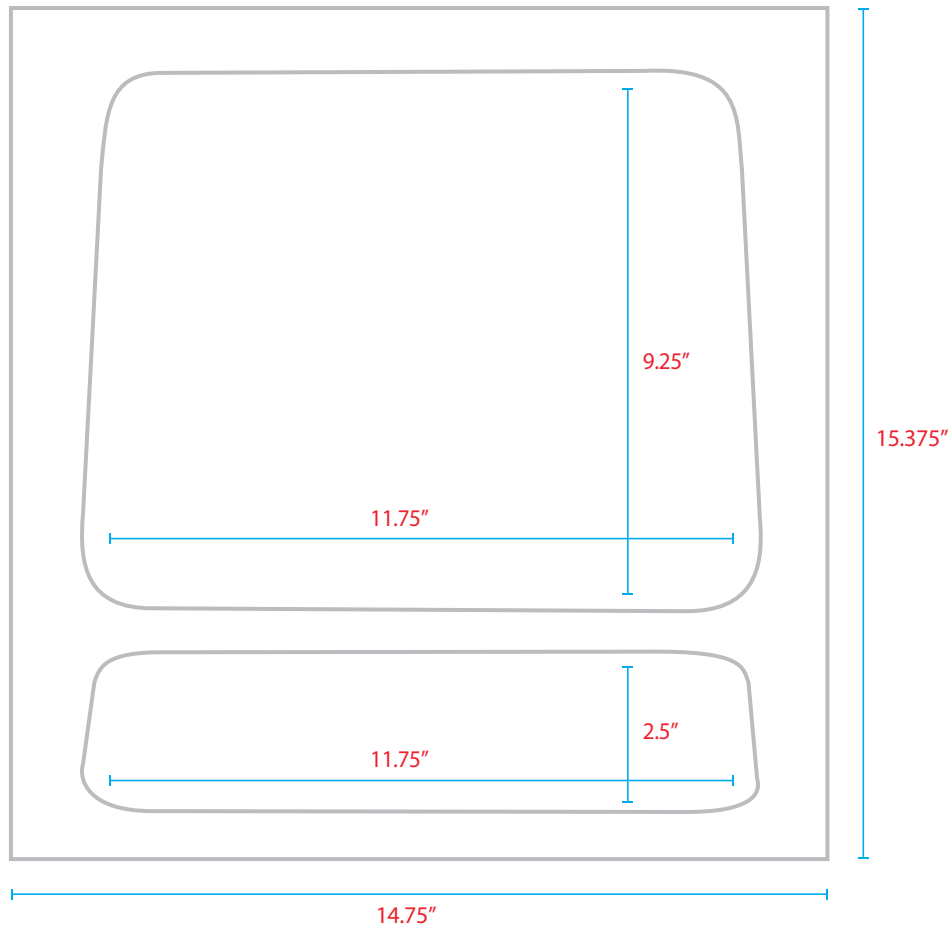

(Cut out dimensions)  
34.75" x 14.25"

## Custom Style Soap & Shampoo Holders

**The Birch**  
(SD14-xxxxy)

(Cut out dimensions)  
14.25" x 27.5"

**The Elm**  
(SD15-xxxxy)

(Cut out dimensions)  
14.25" x 22"

**The Robin**  
(SD11-xxxxy)

(Cut out dimensions)  
14.25" x 15.75"

### Double Recessed Soap/Shampoo Holder

Included in all standard shower kits unless removed

(SD01-xxxxy)

(Cut out dimensions)

13.5" x 14.75"

## *Custom Style Soap & Shampoo Holders*

**The Oak**  
(SD10-xxxx)

**The Maple**  
(SD12-xxxx)

(Cut out dimensions)  
8.25" x 27.25"

(Cut out dimensions)  
14.25" x 27.25"