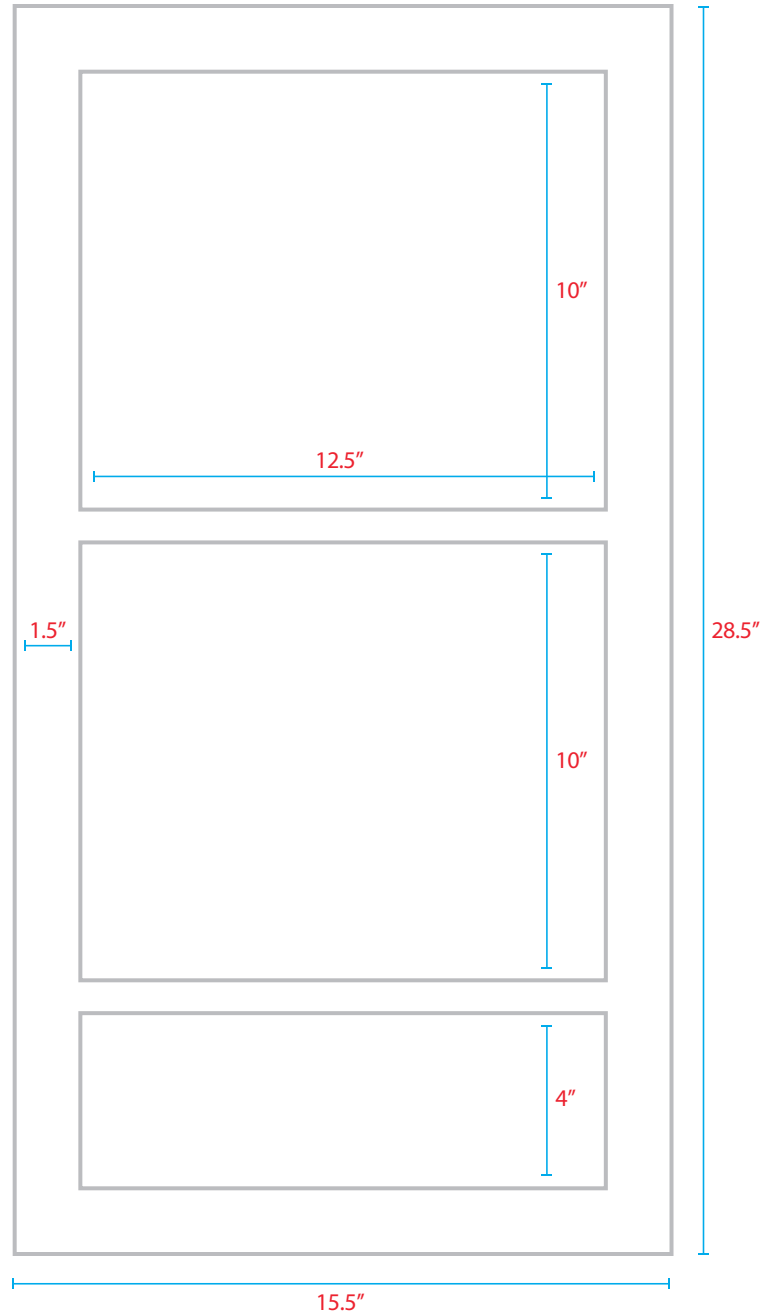

(Cut out dimensions)  
34.75" x 14.25"

## Custom Style Soap & Shampoo Holders

**The Birch**  
(SD14-xxxxy)

(Cut out dimensions)  
14.25" x 27.5"

**The Elm**  
(SD15-xxxxy)

(Cut out dimensions)  
14.25" x 22"

**The Robin**  
(SD11-xxxxy)

(Cut out dimensions)  
14.25" x 15.75"

### Double Recessed Soap/Shampoo Holder

Included in all standard shower kits unless removed

(SD01-xxxxy)

(Cut out dimensions)

13.5" x 14.75"

## *Custom Style Soap & Shampoo Holders*

**The Oak**  
(SD10-xxxx)

**The Maple**  
(SD12-xxxx)

(Cut out dimensions)  
8.25" x 27.25"

(Cut out dimensions)  
14.25" x 27.25"