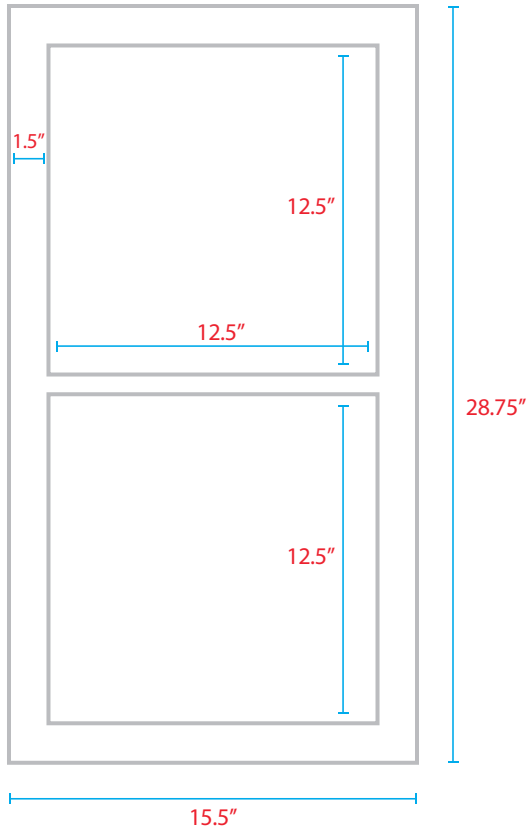

## *Custom Style Soap & Shampoo Holders*

**The Toni**  
(SD13-xxxxy)

The Toni and The Laurel require appropriate framing within 2" x 4" wall

(Cut out dimensions)  
22.75" x 14.25"

**The Laurel**  
(SD16-xxxxy)

(Cut out dimensions)  
34.75" x 14.25"

## Custom Style Soap & Shampoo Holders

**The Birch**  
(SD14-xxxxy)

(Cut out dimensions)  
14.25" x 27.5"

**The Elm**  
(SD15-xxxxy)

(Cut out dimensions)  
14.25" x 22"

**The Robin**  
(SD11-xxxxy)

(Cut out dimensions)  
14.25" x 15.75"

## *Custom Style Soap & Shampoo Holders*

**The Oak**  
(SD10-xxxx)

**The Maple**  
(SD12-xxxx)

(Cut out dimensions)  
8.25" x 27.25"

(Cut out dimensions)  
14.25" x 27.25"