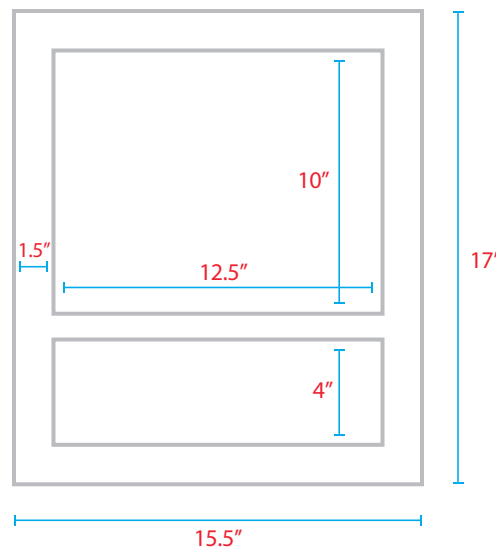

## *Custom Style Soap & Shampoo Holders*

**The Toni**  
(SD13-xxxxy)

The Toni and The Laurel require appropriate framing within 2" x 4" wall

(Cut out dimensions)  
22.75" x 14.25"

**The Laurel**  
(SD16-xxxxy)

(Cut out dimensions)  
34.75" x 14.25"

## Custom Style Soap & Shampoo Holders

**The Birch**  
(SD14-xxxxy)

(Cut out dimensions)  
14.25" x 27.5"

**The Elm**  
(SD15-xxxxy)

(Cut out dimensions)  
14.25" x 22"

**The Robin**  
(SD11-xxxxy)

(Cut out dimensions)  
14.25" x 15.75"

## *Custom Style Soap & Shampoo Holders*

**The Oak**  
(SD10-xxxx)

**The Maple**  
(SD12-xxxx)

(Cut out dimensions)  
8.25" x 27.25"

(Cut out dimensions)  
14.25" x 27.25"