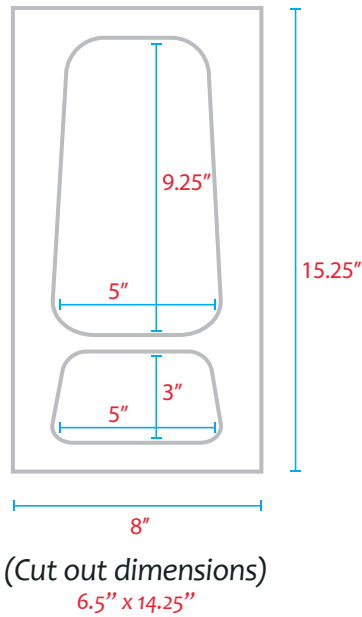

(Cut out dimensions)
14.25" x 27.5"

Recessed Soap & Shampoo Holders

Single Recessed Soap/Shampoo Holder
(SD02-xxxx)