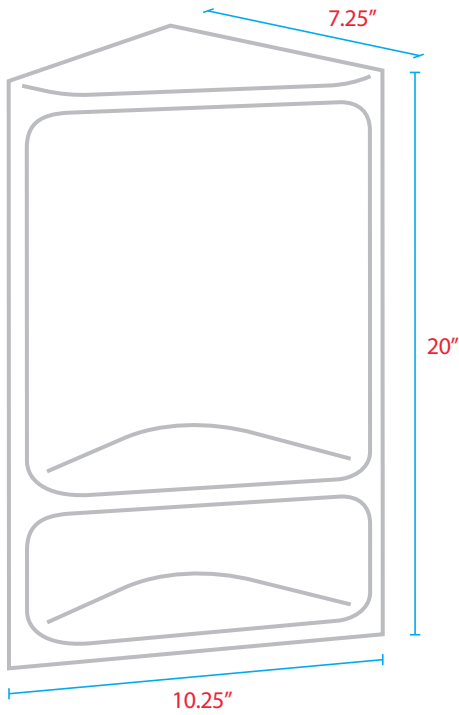

(Cut out dimensions)
8.25" x 27.25"

Corner Shower Accessories

Corner Soap & Shampoo Holder
(SD05-xxxxy)