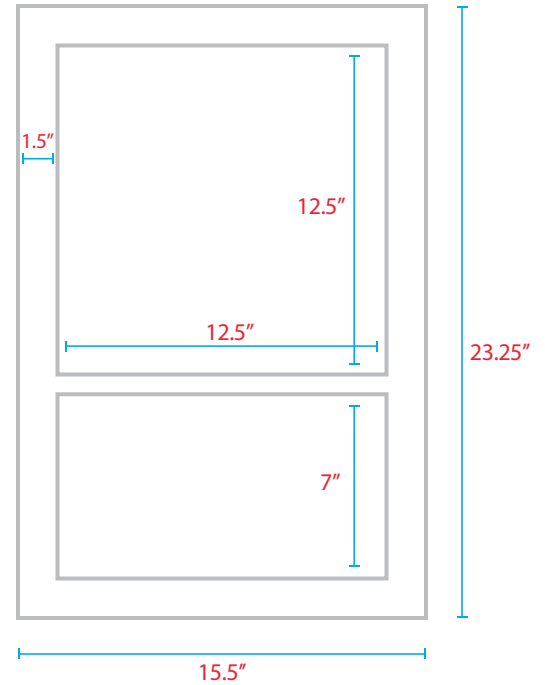

## *Custom Style Soap & Shampoo Holders*

**The Toni**  
(SD13-xxxxy)

The Toni and The Laurel require appropriate framing within 2" x 4" wall

(Cut out dimensions)  
22.75" x 14.25"

**The Laurel**  
(SD16-xxxxy)

(Cut out dimensions)  
34.75" x 14.25"

## Custom Style Soap & Shampoo Holders

**The Birch**  
(SD14-xxxxy)

(Cut out dimensions)  
14.25" x 27.5"

**The Elm**  
(SD15-xxxxy)

(Cut out dimensions)  
14.25" x 22"

**The Robin**  
(SD11-xxxxy)

(Cut out dimensions)  
14.25" x 15.75"

## *Custom Style Soap & Shampoo Holders*

**The Oak**  
(SD10-xxxx)

**The Maple**  
(SD12-xxxx)

(Cut out dimensions)  
8.25" x 27.25"

(Cut out dimensions)  
14.25" x 27.25"