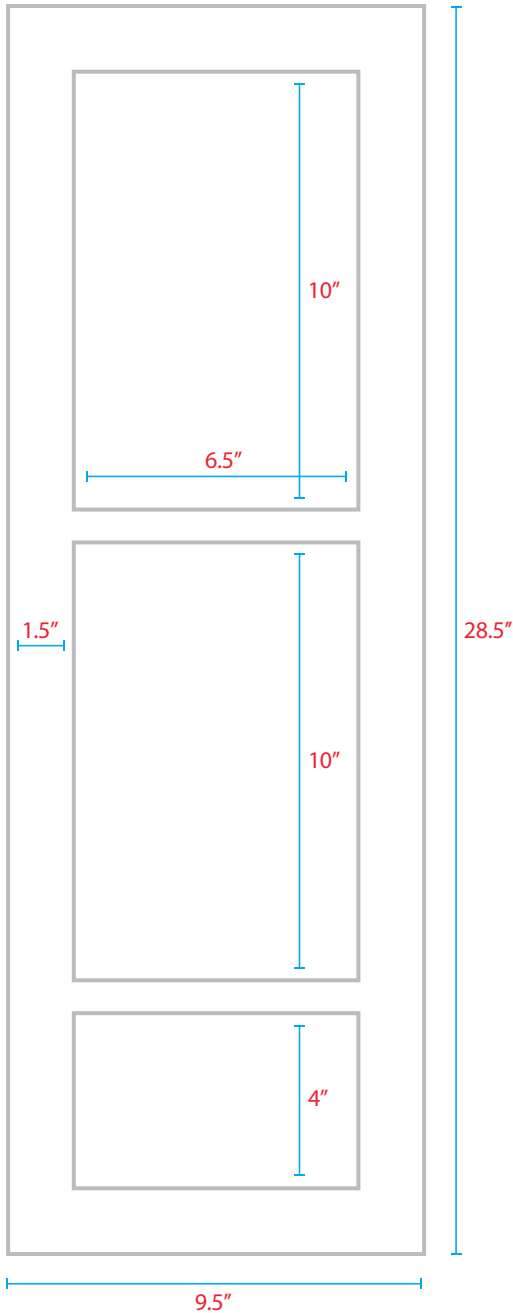

(Cut out dimensions)  
34.75" x 14.25"

## Custom Style Soap & Shampoo Holders

**The Birch**  
(SD14-xxxxy)

(Cut out dimensions)  
14.25" x 27.5"

**The Elm**  
(SD15-xxxxy)

(Cut out dimensions)  
14.25" x 22"

**The Robin**  
(SD11-xxxxy)

(Cut out dimensions)  
14.25" x 15.75"

### Double Recessed Soap/Shampoo Holder

Included in all standard shower kits unless removed

(SD01-xxxxy)

(Cut out dimensions)

13.5" x 14.75"

## *Custom Style Soap & Shampoo Holders*

**The Oak**  
(SD10-xxxx)

**The Maple**  
(SD12-xxxx)

(Cut out dimensions)  
8.25" x 27.25"

(Cut out dimensions)  
14.25" x 27.25"