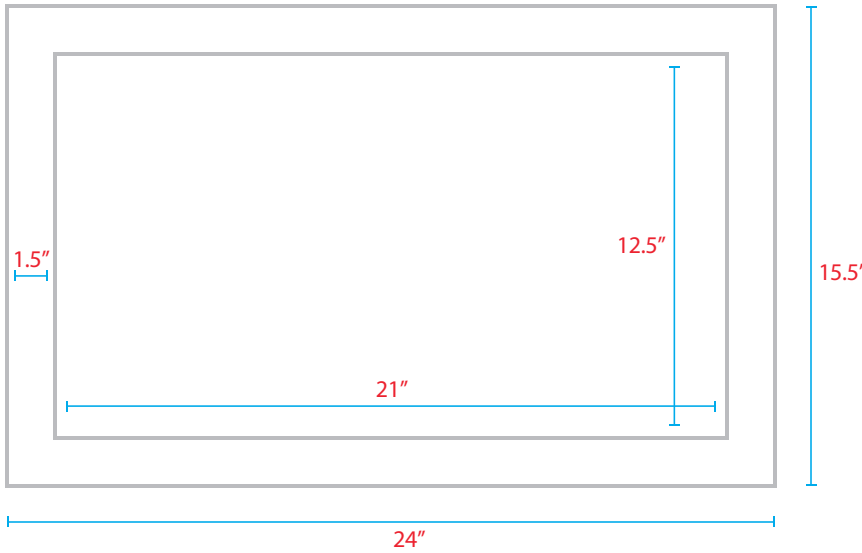

## *Custom Style Soap & Shampoo Holders*

**The Toni**  
(SD13-xxxxy)

The Toni and The Laurel require appropriate framing within 2" x 4" wall

(Cut out dimensions)  
22.75" x 14.25"

**The Laurel**  
(SD16-xxxxy)

(Cut out dimensions)  
34.75" x 14.25"

## Custom Style Soap & Shampoo Holders

**The Birch**  
(SD14-xxxxy)

(Cut out dimensions)  
14.25" x 27.5"

**The Elm**  
(SD15-xxxxy)

(Cut out dimensions)  
14.25" x 22"

**The Robin**  
(SD11-xxxxy)

(Cut out dimensions)  
14.25" x 15.75"

## *Custom Style Soap & Shampoo Holders*

**The Oak**  
(SD10-xxxx)

**The Maple**  
(SD12-xxxx)

(Cut out dimensions)  
8.25" x 27.25"

(Cut out dimensions)  
14.25" x 27.25"